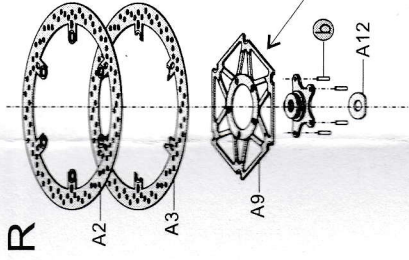

金屬部件
 Metal Parts

M1		x 2
M2		x 2
M3		x 1
M4		x 1

- 蝕刻片A x 1 Photo-etched plate A x 1
- 蝕刻片B x 1 Photo-etched plate B x 1
- 蝕刻片C x 1 Photo-etched plate C x 1
- 蝕刻片D x 1 Photo-etched plate D x 1

- Ⓐ 0.6mm 黑色電線 0.6mm black wire x 1
- Ⓑ 0.3mm 銅線 0.3mm solder line x 1

散熱器
 Radiator

前剎車碟
 Front brake disk

發動機
 Engine

后剎車碟
 Rear brake disk

TAMIYA C46

后避震
 Rear damper

TAMIYA C34

TAMIYA C44

后避震
 Rear damper