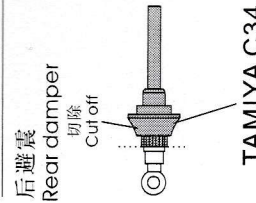

金屬部件
 Metal Parts

M1		x 2
M2		x 2
M3		x 1
M4		x 1

- 蝕刻片A x 1 Photo-etched plate A x 1
- 蝕刻片B x 1 Photo-etched plate B x 1
- 蝕刻片C x 1 Photo-etched plate C x 1
- 蝕刻片D x 1 Photo-etched plate D x 1

- Ⓐ 0.6mm 黑色電線 0.6mm black wire x 1
- Ⓑ 0.3mm 銅線 0.3mm solder line x 1

散熱器
 Radiator

前剎車碟
 Front brake disk

發動機
 Engine

后剎車碟
 Rear brake disk

TAMIYA C46

后避震
 Rear damper

TAMIYA C34

TAMIYA C44