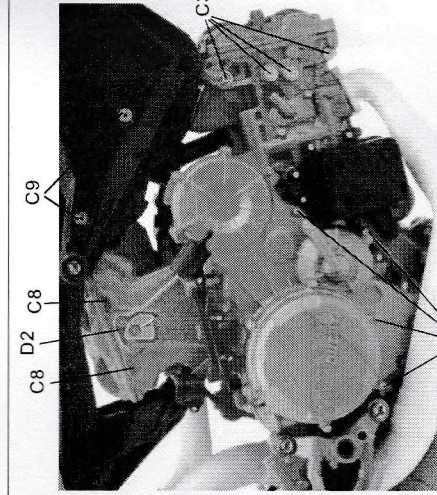

金屬部件
 Metal Parts

M1		x 2
M2		x 2
M3		x 1
M4		x 1

- 蝕刻片A x 1 Photo-etched plate A x 1
- 蝕刻片B x 1 Photo-etched plate B x 1
- 蝕刻片C x 1 Photo-etched plate C x 1
- 蝕刻片D x 1 Photo-etched plate D x 1

- Ⓐ 0.6mm 黑色電線 0.6mm black wire x 1
- Ⓑ 0.3mm 銅線 0.3mm solder line x 1

散熱器
 Radiator

前剎車碟
 Front brake disk

發動機
 Engine

后剎車碟
 Rear brake disk

TAMIYA C46

后避震
 Rear damper

TAMIYA C34

TAMIYA C44