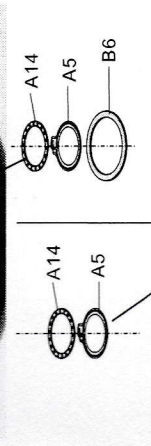

金屬部件
 Metal Parts

M1		x 2
M2		x 2
M3		x 1
M4		x 1

- 蝕刻片A x 1 Photo-etched plate A x 1
- 蝕刻片B x 1 Photo-etched plate B x 1
- 蝕刻片C x 1 Photo-etched plate C x 1
- 蝕刻片D x 1 Photo-etched plate D x 1

- Ⓐ 0.6mm 黑色電線 0.6mm black wire x 1
- Ⓑ 0.3mm 銅線 0.3mm solder line x 1

散熱器
 Radiator

前剎車碟
 Front brake disk

發動機
 Engine

后剎車碟
 Rear brake disk

TAMIYA C46

后避震
 Rear damper

TAMIYA C34

TAMIYA C44