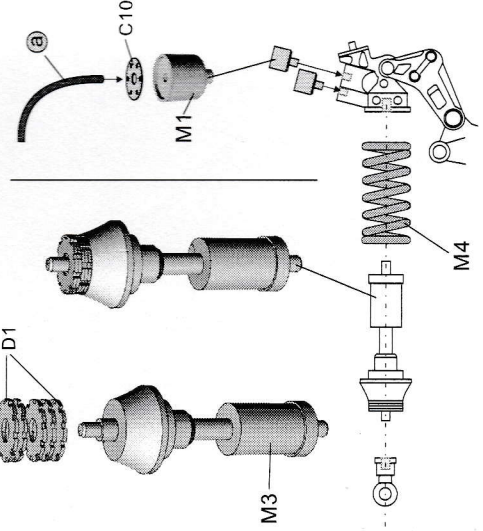

金屬部件
 Metal Parts

M1		x 2
M2		x 2
M3		x 1
M4		x 1

- 蝕刻片A x 1 Photo-etched plate A x 1
- 蝕刻片B x 1 Photo-etched plate B x 1
- 蝕刻片C x 1 Photo-etched plate C x 1
- 蝕刻片D x 1 Photo-etched plate D x 1

- Ⓐ 0.6mm 黑色電線 0.6mm black wire x 1
- Ⓑ 0.3mm 銅線 0.3mm solder line x 1

散熱器
 Radiator

前剎車碟
 Front brake disk

發動機
 Engine

后剎車碟
 Rear brake disk

TAMIYA C46

后避震
 Rear damper

TAMIYA C34

TAMIYA C44