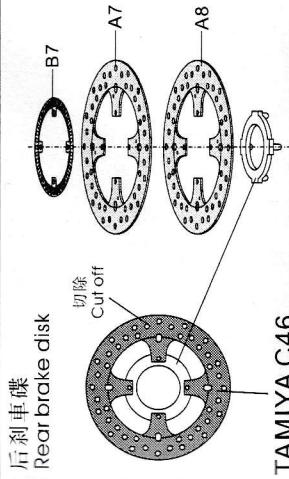

金屬部件
 Metal Parts

M1		x 2
M2		x 2
M3		x 1
M4		x 1

- 蝕刻片A x 1 Photo-etched plate A x 1
- 蝕刻片B x 1 Photo-etched plate B x 1
- 蝕刻片C x 1 Photo-etched plate C x 1
- 蝕刻片D x 1 Photo-etched plate D x 1

- Ⓐ 0.6mm 黑色電線 0.6mm black wire x 1
- Ⓑ 0.3mm 銅線 0.3mm solder line x 1

散熱器
 Radiator

前剎車碟
 Front brake disk

發動機
 Engine

后剎車碟
 Rear brake disk

TAMIYA C46

后避震
 Rear damper

TAMIYA C34

TAMIYA C44