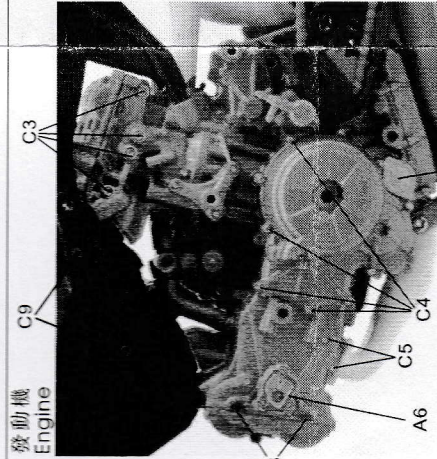

金屬部件
 Metal Parts

M1		x 2
M2		x 2
M3		x 1
M4		x 1

- 蝕刻片A x 1 Photo-etched plate A x 1
- 蝕刻片B x 1 Photo-etched plate B x 1
- 蝕刻片C x 1 Photo-etched plate C x 1
- 蝕刻片D x 1 Photo-etched plate D x 1

- Ⓐ 0.6mm 黑色電線 0.6mm black wire x 1
- Ⓑ 0.3mm 銅線 0.3mm solder line x 1

散熱器
 Radiator

前剎車碟
 Front brake disk

發動機
 Engine

后剎車碟
 Rear brake disk

TAMIYA C46

后避震
 Rear damper

TAMIYA C34

TAMIYA C44