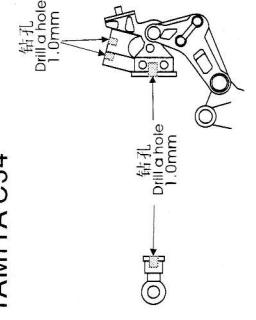

金屬部件
 Metal Parts

M1		x 2
M2		x 2
M3		x 1
M4		x 1

- 蝕刻片A x 1 Photo-etched plate A x 1
- 蝕刻片B x 1 Photo-etched plate B x 1
- 蝕刻片C x 1 Photo-etched plate C x 1
- 蝕刻片D x 1 Photo-etched plate D x 1

- Ⓐ 0.6mm 黑色電線 0.6mm black wire x 1
- Ⓑ 0.3mm 銅線 0.3mm solder line x 1

散熱器
 Radiator

前剎車碟
 Front brake disk

發動機
 Engine

后剎車碟
 Rear brake disk

TAMIYA C46

后避震
 Rear damper

TAMIYA C34

TAMIYA C44

后避震
 Rear damper