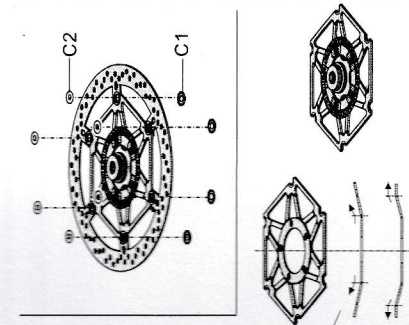

金屬部件
 Metal Parts

M1		x 2
M2		x 2
M3		x 1
M4		x 1

- 蝕刻片A x 1 Photo-etched plate A x 1
- 蝕刻片B x 1 Photo-etched plate B x 1
- 蝕刻片C x 1 Photo-etched plate C x 1
- 蝕刻片D x 1 Photo-etched plate D x 1

- Ⓐ 0.6mm 黑色電線 0.6mm black wire x 1
- Ⓑ 0.3mm 銅線 0.3mm solder line x 1

散熱器
 Radiator

前剎車碟
 Front brake disk

發動機
 Engine

后剎車碟
 Rear brake disk

TAMIYA C46

后避震
 Rear damper

TAMIYA C34

TAMIYA C44